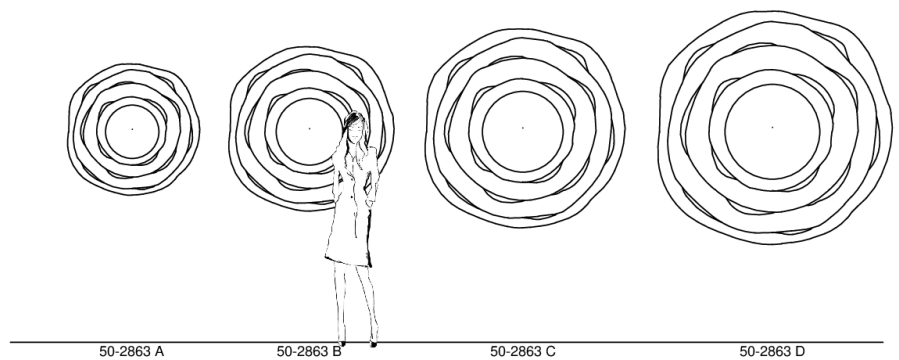

GLASS

Bevel
Convex

SIZE CHART

SIZE

Size A	W99 x H99 cm / W39 x H39 inches
Size B	W124 x H124 cm / W49 x H49 inches
Size C	W150 x H150 cm / W59 x H59 inches
Size D	W176 x H176 cm / W69 x H69 inches

BLUEPRINTS