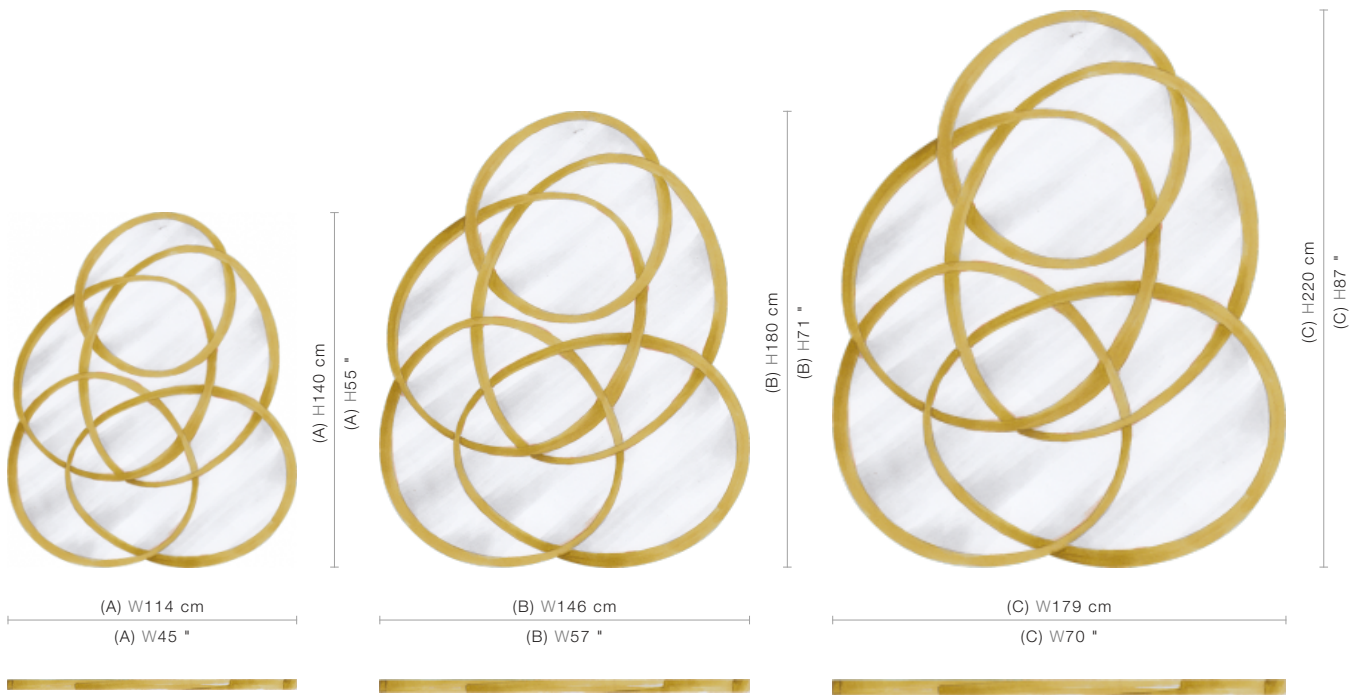

BLUEPRINTS