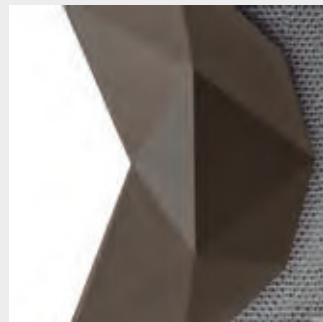

7 years warranty
European product

Special finishes: see dm 126

PRECIOUS

Our in-house technique of molded frames made of Polyurethane makes it possible to realize the most difficult forms. Precious is one of these delights. Finished by hand in shiny gold, silver or copper leaf, this diamond shaped mirror gleams and sparkles like a real gemstone. Thanks to its curved shape, it seems to come off the wall. A precious mirror.

PRECIOUS - special finishes

METALLIC

**PRECIOUS
COPPER**
2693.131

COLOUR

**PRECIOUS
BLACK**
2693.151

**PRECIOUS
BEIGE**
2693.141

**PRECIOUS
DARK**
2693.181