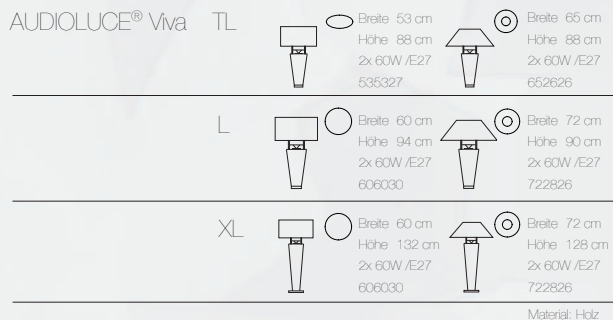

AUDIOLUCE® Viva, AUDIOLUCE® Viva Casa
Design by Heinz Klein