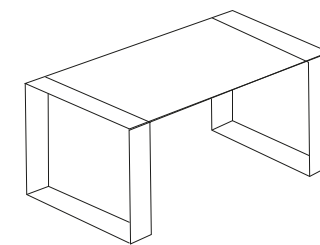

made in Italy 100%

www.orsenigo.com  
info@orsenigo.com

Ring design mauro lipparini

MISURE - SIZE - Maß

180x90 h.72cm

200x90 h.72cm

PIANO - TOP - PLATTE

cristallo chiaro - clear glass - klare Glasplatte