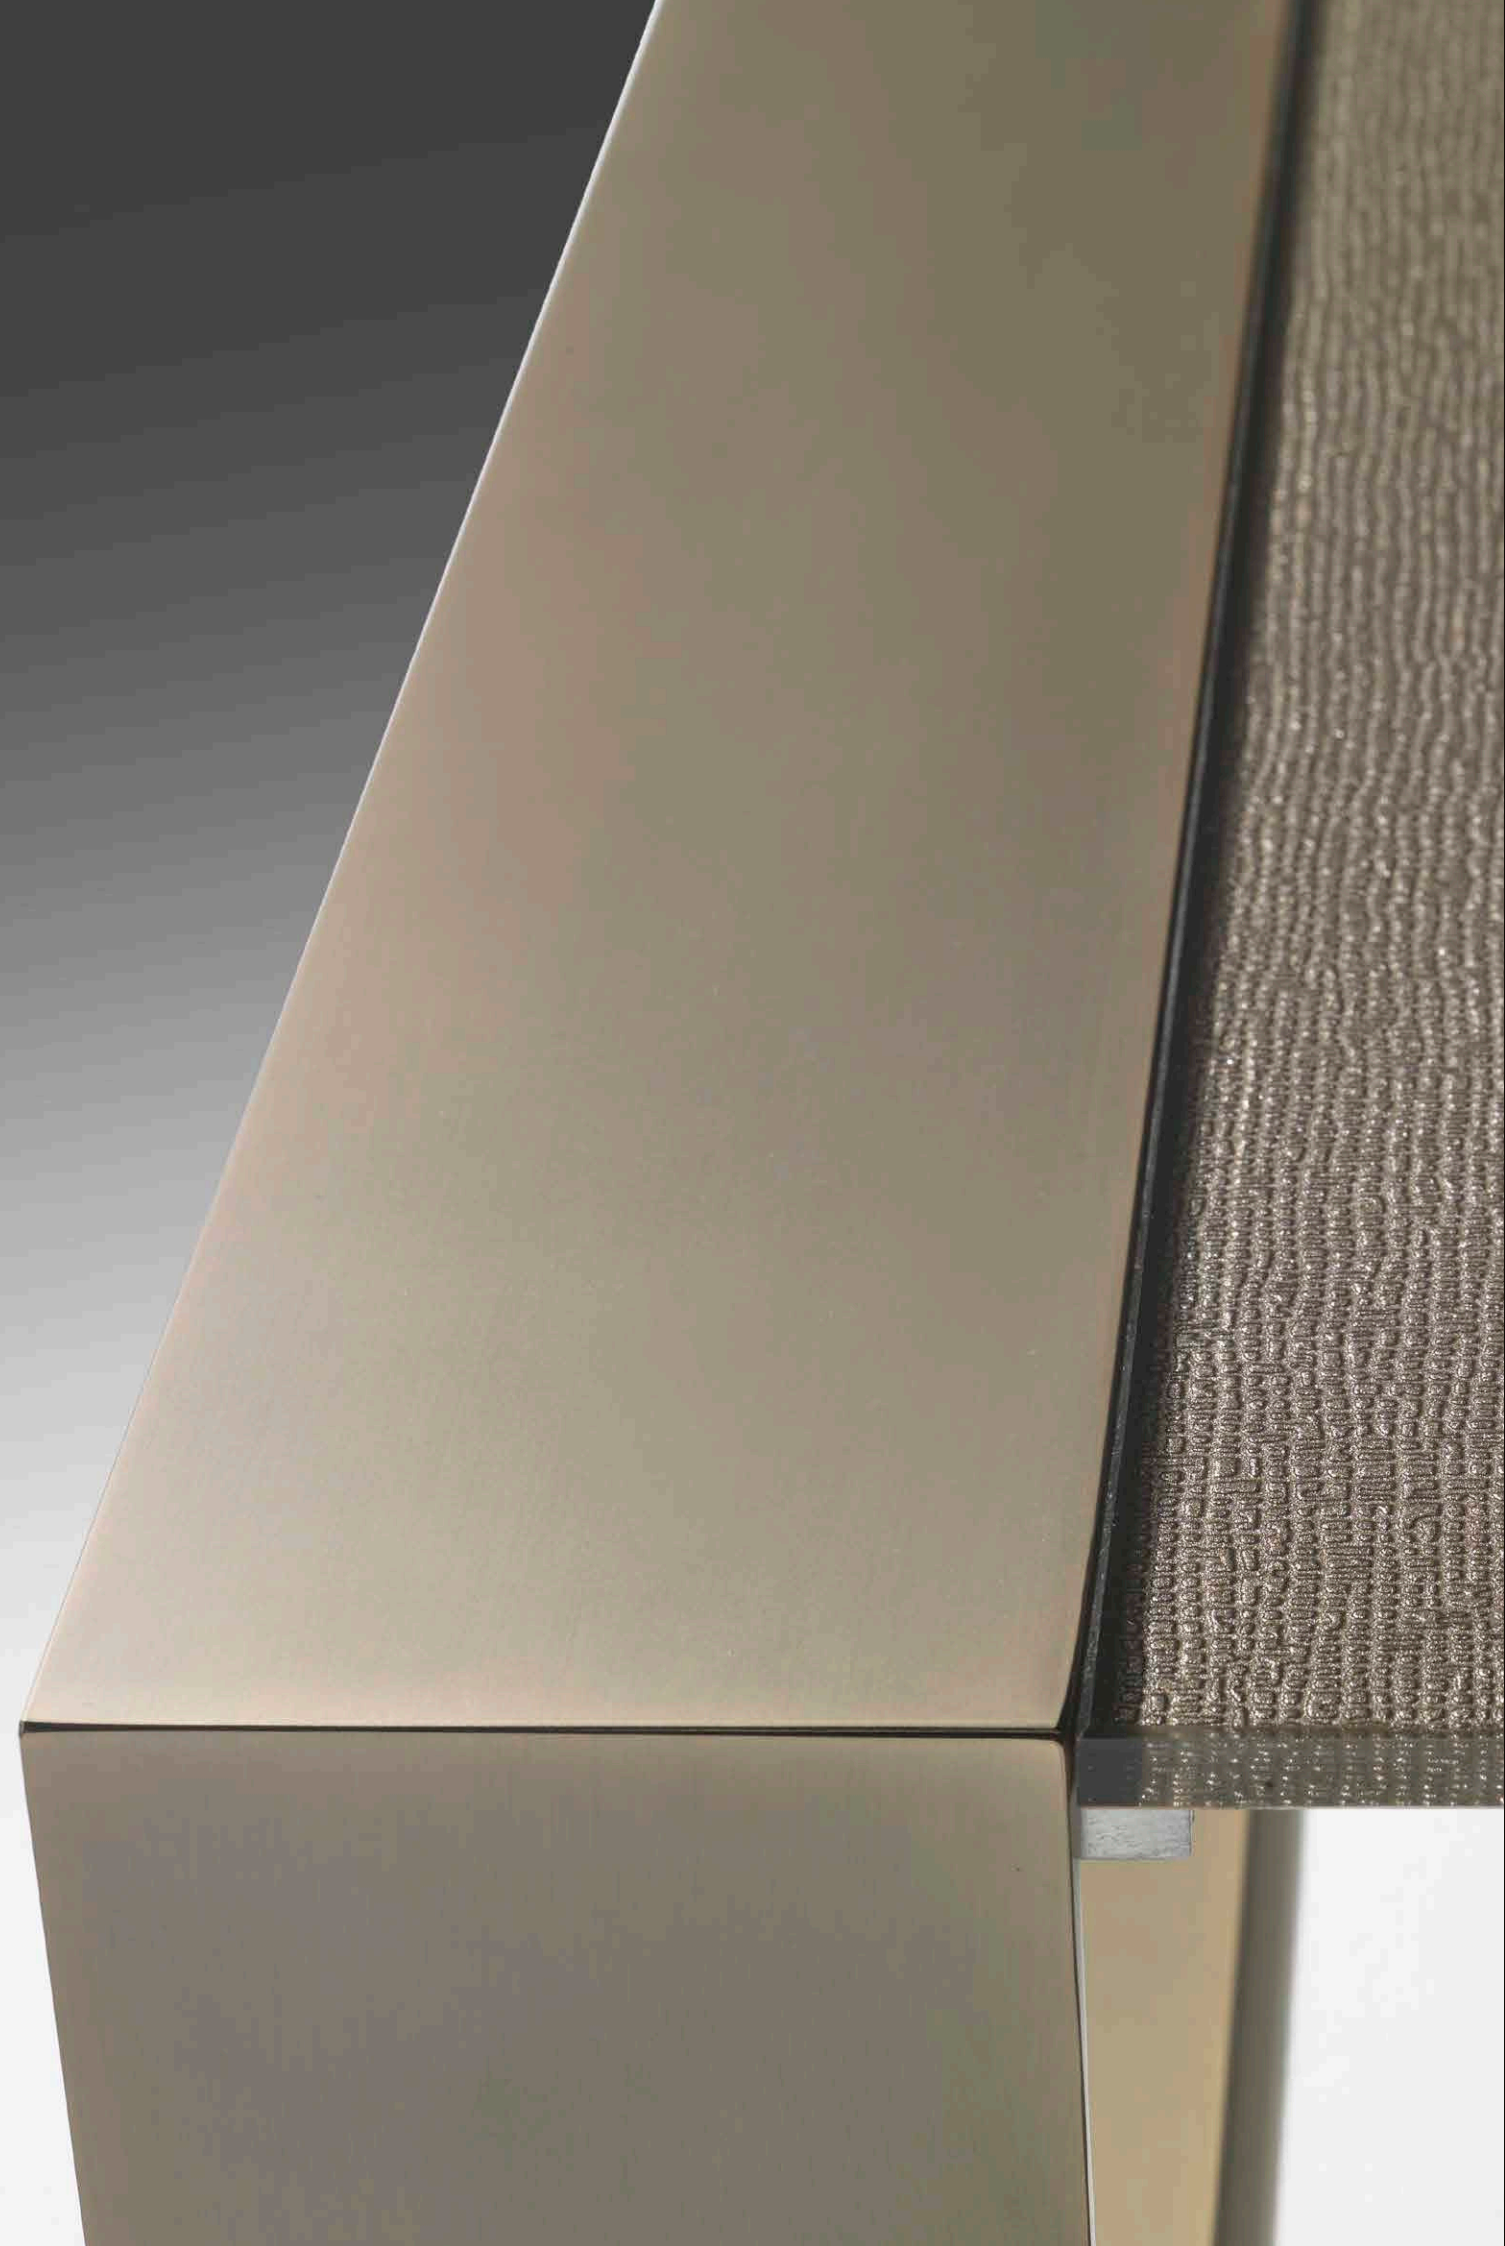

Ring
design mauro lipparini