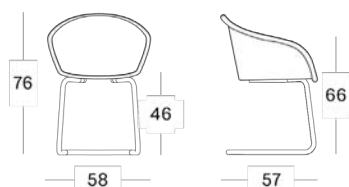

Materials

- Lloyd Loom weave
- Aluminium
- Steel
- Oak
- Hardwood

Colours

- Seat: all Lloyd Loom colours, or any RAL-colour
- Base: Black/Oak/Matt

Cushion thickness:

- 2 cm
- With piping

Cushion code:

- C*077

*= cat. A/B/C/D/G

Dimensions

Avril dining chair steel A base

Avril dining chair steel oak & black wood base

Avril dining chair steel cantilever base

Avril HB dining chair steel A base

Avril HB dining chair steel cantilever base