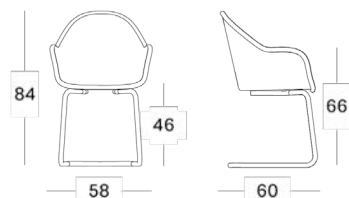

Materials

- Lloyd Loom weave
- Aluminium
- Steel
- Oak
- Hardwood

Colours

- Seat: all Lloyd Loom colours, or any RAL-colour
- Base: Black/Oak/Matt

Cushion thickness:

- 2 cm
- With piping

Cushion code:

- C*077

*= cat. A/B/C/D/G

Dimensions

Avril dining chair steel A base

Avril dining chair steel oak & black wood base

Avril dining chair steel cantilever base

Avril HB dining chair steel A base

Avril HB dining chair steel cantilever base