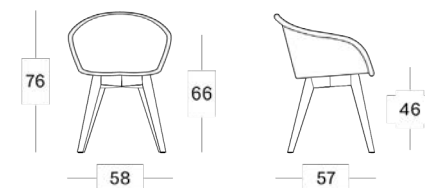

Materials

- Lloyd Loom weave
- Aluminium
- Steel
- Oak
- Hardwood

Colours

- Seat: all Lloyd Loom colours, or any RAL-colour
- Base: Black/Oak/Matt

Cushion thickness:

- 2 cm
- With piping

Cushion code:

- C*077

*= cat. A/B/C/D/G

Dimensions

Avril dining chair steel A base

Avril dining chair steel oak & black wood base

Avril dining chair steel cantilever base

Avril HB dining chair steel A base

Avril HB dining chair steel cantilever base