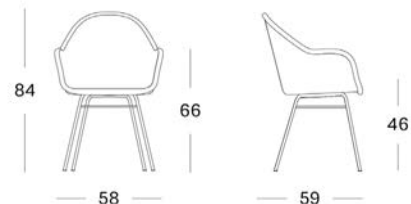

Materials

- Lloyd Loom weave
- Aluminium
- Steel
- Oak
- Hardwood

Colours

- Seat: all Lloyd Loom colours, or any RAL-colour
- Base: Black/Oak/Matt

Cushion thickness:

- 2 cm
- With piping

Cushion code:

- C*077

*= cat. A/B/C/D/G

Dimensions

Avril dining chair steel A base

Avril dining chair steel oak & black wood base

Avril dining chair steel cantilever base

Avril HB dining chair steel A base

Avril HB dining chair steel cantilever base