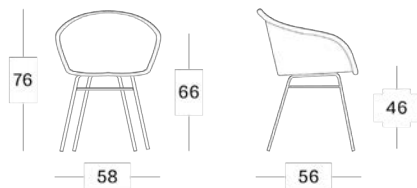

Materials

- Lloyd Loom weave
- Aluminium
- Steel
- Oak
- Hardwood

Colours

- Seat: all Lloyd Loom colours, or any RAL-colour
- Base: Black/Oak/Matt

Cushion thickness:

- 2 cm
- With piping

Cushion code:

- C*077

*= cat. A/B/C/D/G

Dimensions

Avril dining chair steel A base

Avril dining chair steel oak & black wood base

Avril dining chair steel cantilever base

Avril HB dining chair steel A base

Avril HB dining chair steel cantilever base