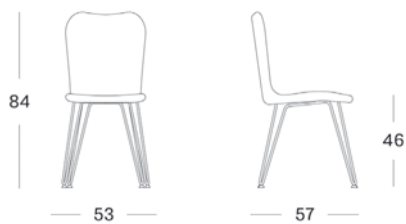

Available seat colours

Available bases

Products in this collection

- Lily dining chair hairpin base (DC057)
- Lily dining chair steel A base (DC035)
- Lily dining chair oak base (DC038)
- Lily dining chair black wood base (DC472)
- Lily counter stool oak base (CS003)
- Lily counter stool black wood base (CS403)
- Lily bar stool oak base (BS003)
- Lily bar stool black wood base (BS403)

Materials

- Lloyd Loom weave
- Steel
- Oak
- Hardwood

Colours

- Seat: all Lloyd Loom colours, or any RAL colour
- Base: Black/Oak

Dimensions

Lily dining chair hairpin base

Lily dining chair steel A base

Lily dining chair oak & black wood base