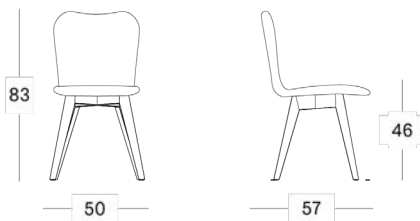

Materials

- Lloyd Loom weave
- Steel
- Oak
- Hardwood

Colours

- Seat: all Lloyd Loom colours, or any RAL colour
- Base: Black/Oak

Dimensions

Lily dining chair hairpin base

Lily dining chair steel A base

Lily dining chair oak & black wood base