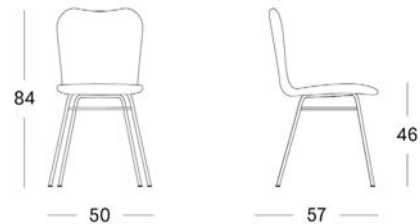

Available seat colours

Available bases

Products in this collection

- Lily dining chair hairpin base (DC057)
- Lily dining chair steel A base (DC035)
- Lily dining chair oak base (DC038)
- Lily dining chair black wood base (DC472)
- Lily counter stool oak base (CS003)
- Lily counter stool black wood base (CS403)
- Lily bar stool oak base (BS003)
- Lily bar stool black wood base (BS403)

Materials

- Lloyd Loom weave
- Steel
- Oak
- Hardwood

Colours

- Seat: all Lloyd Loom colours, or any RAL colour
- Base: Black/Oak

Dimensions

Lily dining chair hairpin base

Lily dining chair steel A base

Lily dining chair oak & black wood base