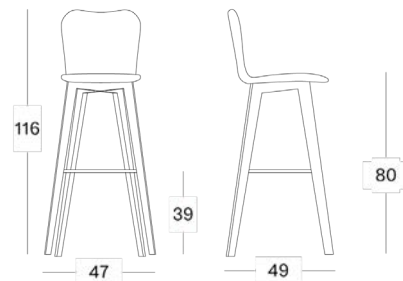

Lily bar stool oak & black wood base