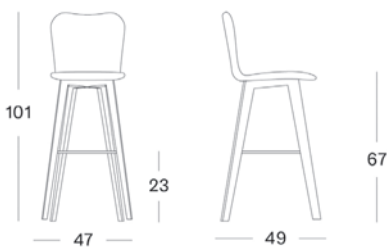

LILY DINING CHAIR STEEL A BASE
BLACK

Lily counter stool oak & black wood base