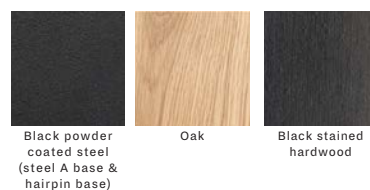

Available bases